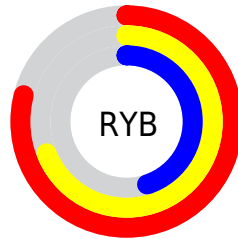

Details

The RGB color **201, 151, 115** is a light color, and the websafe version is hex **CC9966**. A complement of this color would be **115, 165, 201**, and the grayscale version is **162, 162, 162**.

A 20% lighter version of the original color is **255, 205, 167**, and **145, 100, 66** is the 20% darker color. If you saturate the color by 10%, you get **201, 139, 95**, and if you desaturate by 10%, it is **201, 163, 135**.

Distribution

Red (79%)

Green (59%)

Blue (45%)

Red (79%)

Yellow (69%)

Blue (45%)

Cyan (0%)