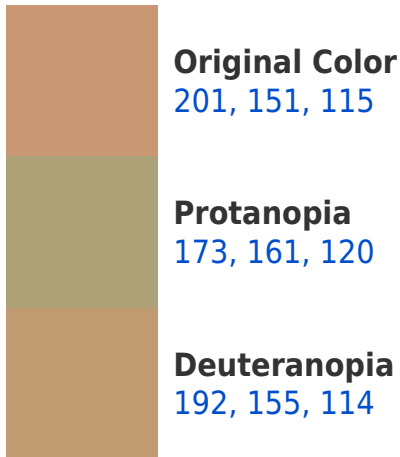

White Background

This preview shows how the RGB color 201, 151, 115 looks on a white background.

Color Contrast Check

Large Text (above 18pt) WCAG AA × Fail

Any Text WCAG AA × Fail

Large Text (above 18pt) WCAG AAA × Fail

Large Text (above 18pt) WCAG AAA ✓ Pass

Any Text WCAG AAA ✓ Pass

If you want to check with other color combinations, try the [Color Contrast Checker](#).

RGB 201, 151, 115 Background

This preview shows how black text looks on a background with the RGB color 201, 151, 115.

This preview shows how white text looks on a background with the RGB color 201, 151, 115.

Color Blindness Simulation

Color vision deficiency is a very complex topic, and I could not describe the different causes any better than Wikipedia does, so if you want to learn more, you should check out their [article about color blindness](#).

Dichromacy

Tritanopia
205, 145, 157

Trichromacy

Original Color
201, 151, 115

Protanomaly
183, 157, 118

Deuteranomaly
195, 154, 114

Tritanomaly
204, 147, 142

Monochromacy