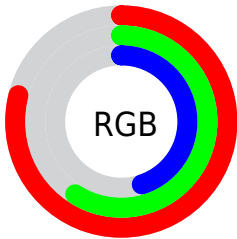

Distribution

Red (79%)

Green (59%)

Blue (45%)