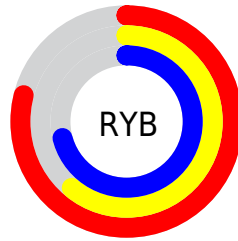

Details

The RGB color **201, 155, 181** is a light color, and the websafe version is hex **CC99CC**. A complement of this color would be **155, 201, 175**, and the grayscale version is **172, 172, 172**.

A 20% lighter version of the original color is **255, 210, 237**, and **146, 103, 128** is the 20% darker color. If you saturate the color by 10%, you get **201, 135, 172**, and if you desaturate by 10%, it is **201, 175, 190**.

Distribution

Red (79%)

Green (61%)

Blue (71%)

Red (79%)

Yellow (61%)

Blue (71%)

Cyan (0%)