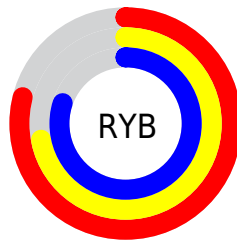

- Red (79%)
- Yellow (72%)
- Blue (80%)