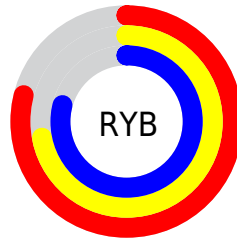

- Red (79%)
- Yellow (72%)
- Blue (79%)