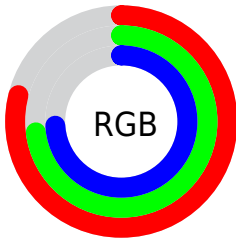

Distribution

Red (79%)

Green (73%)

Blue (74%)