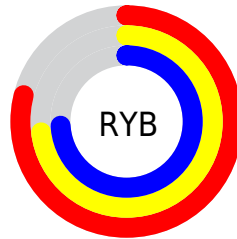

Red (79%)

Yellow (73%)

Blue (74%)