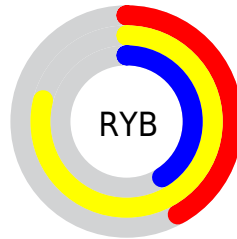

- Red (42%)
- Yellow (79%)
- Blue (41%)