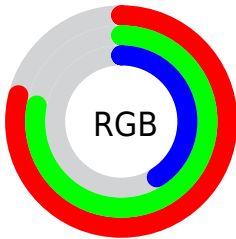

Distribution

- Red (79%)
- Green (78%)
- Blue (41%)