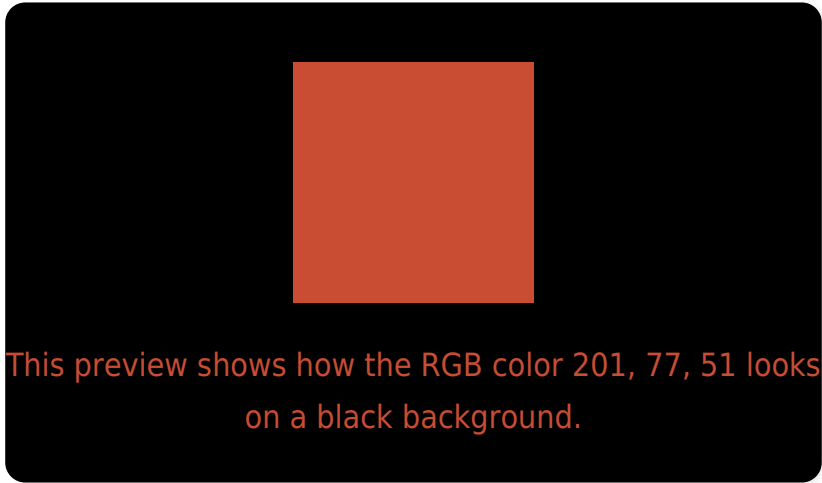

Black Background

Color Contrast Check

Large Text (above 18pt) WCAG AA ✓ Pass

Any Text WCAG AA ✓ Pass

Large Text (above 18pt) WCAG AAA ✓ Pass

Any Text WCAG AAA × Fail

If you want to check with other color combinations, try the [Color Contrast Checker](#).