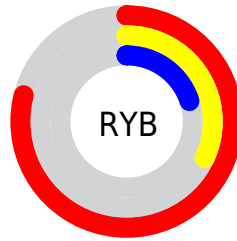

- Red (79%)
- Yellow (32%)
- Blue (20%)