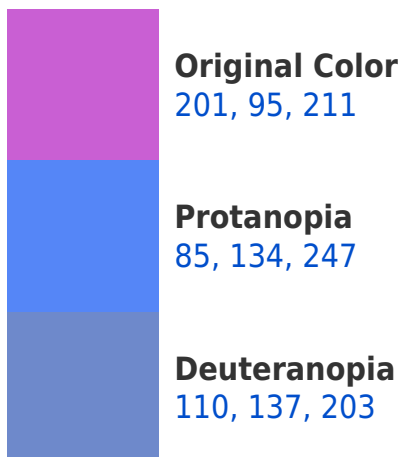

A 20% lighter version of the original color is **255, 150, 255**, and **144, 38, 156** is the 20% darker color. If you saturate the color by 10%, you get **199, 74, 211**, and if you desaturate by 10%, it is **203, 116, 211**.

95, 211, 141

105, 94, 95

168, 0, 15

41, 0, 4

Previews

White Background

This preview shows how the RGB color 201, 95, 211 looks on a white background.

Color Contrast Check

RGB 201, 95, 211 Background

This preview shows how black text looks on a background with the RGB color 201, 95, 211.

This preview shows how white text looks on a background with the RGB color 201, 95, 211.

Dichromacy

Tritanopia
190, 117, 126

Trichromacy

Original Color
201, 95, 211

Protanomaly
127, 120, 234

Deuteranomaly
143, 122, 206

Tritanomaly
194, 109, 157

Monochromacy