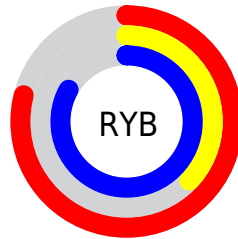

Red (79%)

Yellow (37%)

Blue (83%)