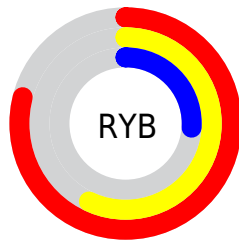

- Red (79%)
- Yellow (57%)
- Blue (26%)