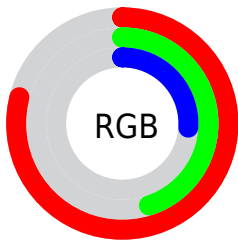

Distribution

- Red (79%)
- Green (45%)
- Blue (26%)