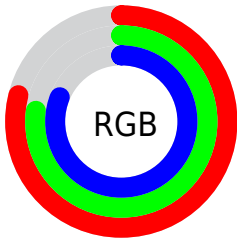

Distribution

- Red (79%)
- Green (77%)
- Blue (81%)