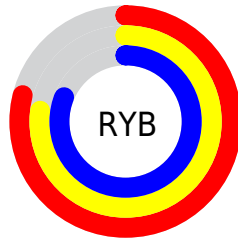

- Red (79%)
- Yellow (77%)
- Blue (81%)