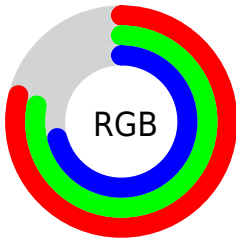

Distribution

Red (79%)

Green (78%)

Blue (71%)