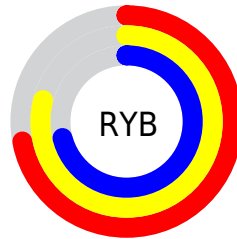

Details

The RGB color **202, 200, 182** is a light color, and the websafe version is hex **CCCCCC**. A complement of this color would be **182, 184, 202**, and the grayscale version is **199, 199, 199**.

A 20% lighter version of the original color is **255, 255, 238**, and **148, 146, 129** is the 20% darker color. If you saturate the color by 10%, you get **202, 198, 162**, and if you desaturate by 10%, it is **202, 202, 202**.

Distribution

Red (79%)

Green (78%)

Blue (71%)

Red (72%)

Yellow (79%)

Blue (71%)

Cyan (0%)