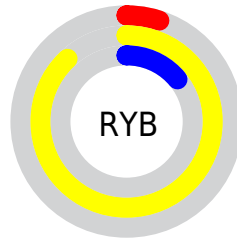

Red (5%)

Yellow (88%)

Blue (14%)