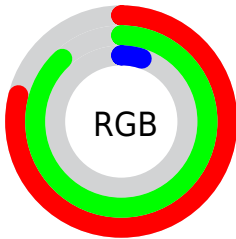

Distribution

Red (79%)

Green (88%)

Blue (5%)