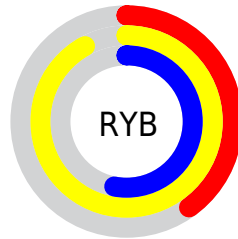

Details

The RGB color **202, 235, 102** is a light color, and the websafe version is hex **CCFF66**. A complement of this color would be **135, 102, 235**, and the grayscale version is **210, 210, 210**.

A 20% lighter version of the original color is **255, 255, 157**, and **145, 179, 47** is the 20% darker color. If you saturate the color by 10%, you get **196, 235, 79**, and if you desaturate by 10%, it is **208, 235, 126**.

Distribution

Red (79%)

Green (92%)

Blue (40%)

Red (40%)

Yellow (92%)

Blue (53%)

Cyan (14%)