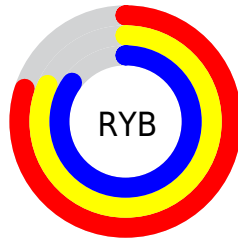

- Red (80%)
- Yellow (82%)
- Blue (85%)