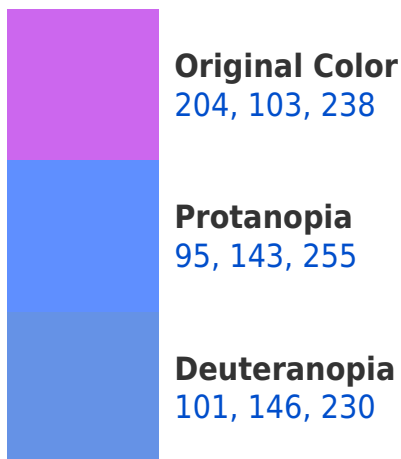

A 20% lighter version of the original color is **255, 158, 255**, and **147, 47, 181** is the 20% darker color. If you saturate the color by 10%, you get **198, 79, 238**, and if you desaturate by 10%, it is **210, 127, 238**.

103, 238, 134

120, 108, 111

184, 0, 46

56, 0, 14

Previews

White Background

This preview shows how the RGB color 204, 103, 238 looks on a white background.

Color Contrast Check

RGB 204, 103, 238 Background

This preview shows how black text looks on a background with the RGB color 204, 103, 238.

This preview shows how white text looks on a background with the RGB color 204, 103, 238.

Dichromacy

Tritanopia
190, 129, 139

Trichromacy

Original Color

204, 103, 238

Protanomaly

135, 128, 249

Deuteranomaly