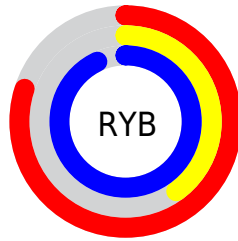

- Red (80%)
- Yellow (40%)
- Blue (93%)