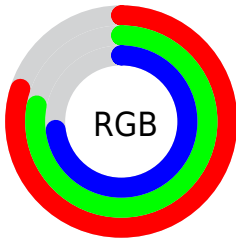

Distribution

Red (80%)

Green (78%)

Blue (73%)