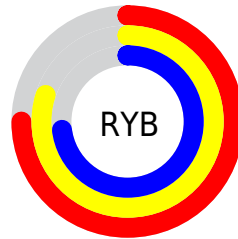

Details

The RGB color **204, 199, 185** is a light color, and the websafe version is hex **CCCCCC**. A complement of this color would be **185, 190, 204**, and the grayscale version is **199, 199, 199**.

A 20% lighter version of the original color is **255, 255, 241**, and **150, 145, 132** is the 20% darker color. If you saturate the color by 10%, you get **204, 194, 165**, and if you desaturate by 10%, it is **204, 204, 205**.

Distribution

Red (80%)

Green (78%)

Blue (73%)

Red (75%)

Yellow (80%)

Blue (73%)

Cyan (0%)