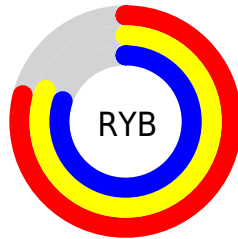

- Red (79%)
- Yellow (81%)
- Blue (80%)