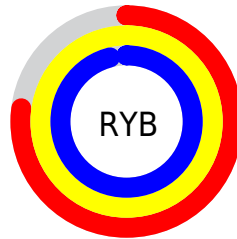

Details

The RGB color **204, 252, 197** is a light color, and the websafe version is hex **CCFFCC**. A complement of this color would be **245, 197, 252**, and the grayscale version is **232, 232, 232**.

A 20% lighter version of the original color is **255, 255, 254**, and **149, 195, 143** is the 20% darker color. If you saturate the color by 10%, you get **182, 252, 172**, and if you desaturate by 10%, it is **226, 252, 222**.

Distribution

Red (80%)

Green (99%)

Blue (77%)

Red (77%)

Yellow (99%)

Blue (96%)

Cyan (19%)