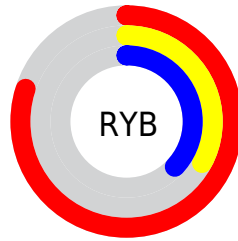

- Red (80%)
- Yellow (33%)
- Blue (37%)