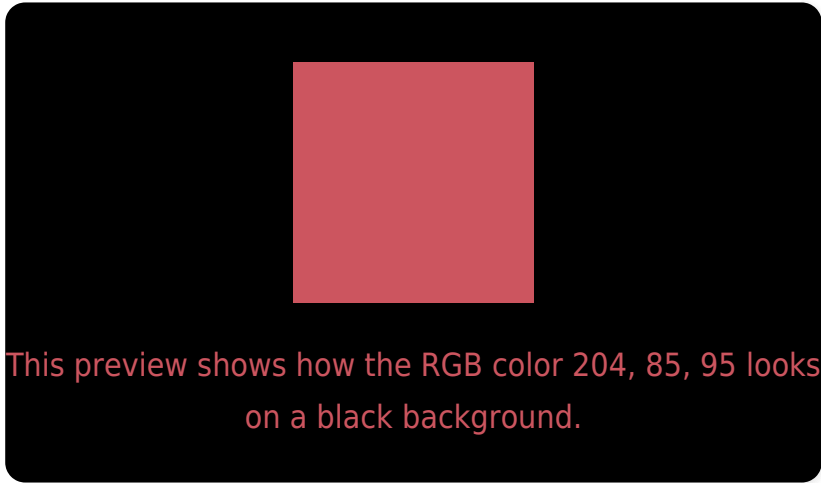

Black Background

Color Contrast Check

Large Text (above 18pt) WCAG AA ✓ Pass

Any Text WCAG AA ✓ Pass

Large Text (above 18pt) WCAG AAA ✓ Pass

Any Text WCAG AAA × Fail

If you want to check with other color combinations, try the [Color Contrast Checker](#).