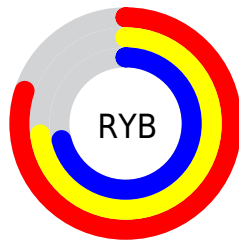

- Red (80%)
- Yellow (73%)
- Blue (71%)