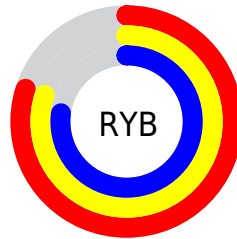

- Red (80%)
- Yellow (80%)
- Blue (77%)