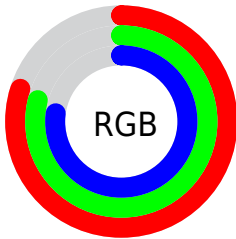

Distribution

- Red (80%)
- Green (79%)
- Blue (77%)