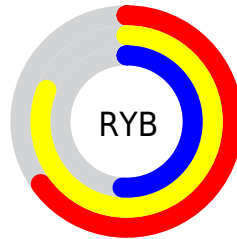

- Red (65%)
- Yellow (81%)
- Blue (51%)