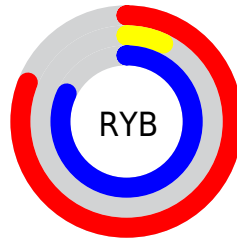

- Red (81%)
- Yellow (7%)
- Blue (82%)