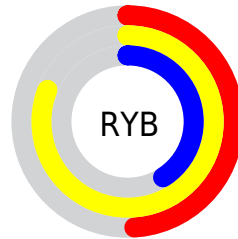

Details

The RGB color **206, 190, 105** is a light color, and the websafe version is hex **CCCC66**. A complement of this color would be **105, 121, 206**, and the grayscale version is **185, 185, 185**.

A 20% lighter version of the original color is **255, 246, 158**, and **150, 137, 55** is the 20% darker color. If you saturate the color by 10%, you get **206, 187, 84**, and if you desaturate by 10%, it is **206, 193, 126**.

Distribution

Red (81%)

Green (75%)

Blue (41%)

Red (49%)

Yellow (81%)

Blue (41%)

Cyan (0%)