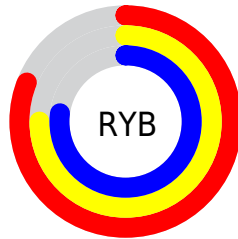

- Red (81%)
- Yellow (75%)
- Blue (77%)