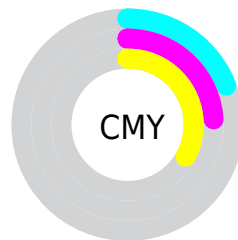

Details

The RGB color **206, 195, 171** is a light color, and the websafe version is hex **CCCCCC**. A complement of this color would be **171, 182, 206**, and the grayscale version is **196, 196, 196**.

A 20% lighter version of the original color is **255, 252, 226**, and **151, 141, 119** is the 20% darker color. If you saturate the color by 10%, you get **206, 189, 150**, and if you desaturate by 10%, it is **206, 201, 192**.

Distribution

- Red (81%)
- Green (76%)
- Blue (67%)

- Red (73%)
- Yellow (81%)
- Blue (67%)

- Cyan (0%)
- Magenta (5%)
- Yellow (17%)
- Black (19%)

- Cyan (19%)
- Magenta (24%)
- Yellow (33%)

Brightness & Saturation Gradients

These gradients show how the RGB color 206, 195, 171 changes by changing the brightness by 10 percent. The first figure shows a shift by +10% for each color and the second figure -10%.

Similar to the brightness gradients but the following saturation gradients show a change of the RGB color 206, 195, 171 by changing the saturation by 10% instead.