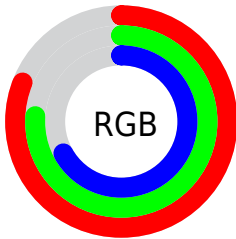

Distribution

- Red (81%)
- Green (76%)
- Blue (67%)