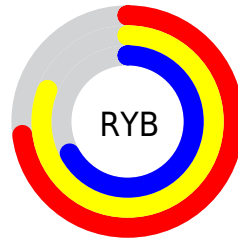

- Red (73%)
- Yellow (81%)
- Blue (67%)