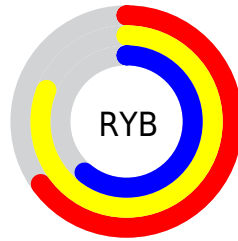

- Red (65%)
- Yellow (81%)
- Blue (61%)