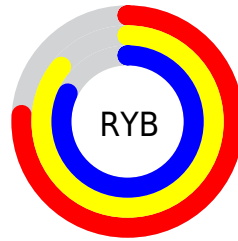

Details

The RGB color **206, 219, 195** is a light color, and the websafe version is hex **CCCCCC**. A complement of this color would be **208, 195, 219**, and the grayscale version is **212, 212, 212**.

A 20% lighter version of the original color is **255, 255, 252**, and **152, 164, 141** is the 20% darker color. If you saturate the color by 10%, you get **194, 219, 173**, and if you desaturate by 10%, it is **218, 219, 217**.

Distribution

Red (81%)

Green (86%)

Blue (76%)

Red (76%)

Yellow (86%)

Blue (82%)

Cyan (6%)