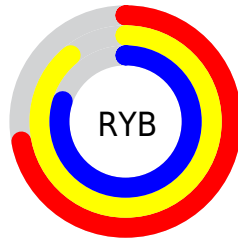

- Red (72%)
- Yellow (89%)
- Blue (80%)