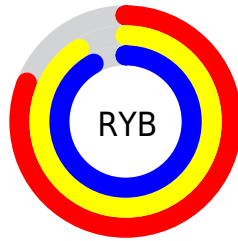

## Conversions Part 2

Format	Color
<a href="#">RYB</a>	<a href="#">206, 232, 235</a>
Decimal	<a href="#">13560785</a>
CIELab	<a href="#">90.39, -14.31, 9.43</a>
CIELCh	<a href="#">90, 17.133, 146.616</a>
Yxy	<a href="#">77.1419, 0.3094, 0.3580</a>
Android (android.graphics.Color)	<a href="#">4291750865 (0xFFCEEBD1)</a>
YUV	<a href="#">223.3650, -7.0819, -15.2291</a>
Hunter-Lab	<a href="#">87.8305, -18.2072, 13.0819</a>

# Details

The RGB color **206, 235, 209** is a light color, and the websafe version is hex **CCFFCC**. A complement of this color would be **235, 206, 232**, and the grayscale version is **223, 223, 223**.

A 20% lighter version of the original color is **255, 255, 255**, and **152, 179, 155** is the 20% darker color. If you saturate the color by 10%, you get **183, 235, 188**, and if you desaturate by 10%, it is **230, 235, 230**.

# Distribution

- Red (81%)
- Green (92%)
- Blue (82%)

- Red (81%)
- Yellow (91%)
- Blue (92%)

- Cyan (12%)
- Magenta (0%)
- Yellow (11%)
- Black (8%)

- Cyan (19%)
- Magenta (8%)
- Yellow (18%)