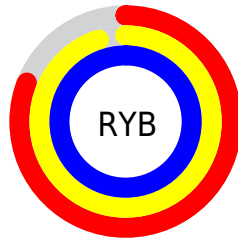

- Red (81%)
- Yellow (95%)
- Blue (99%)