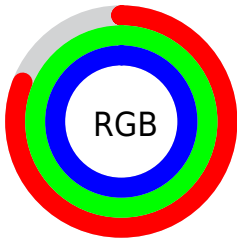

Distribution

- Red (81%)
- Green (100%)
- Blue (99%)