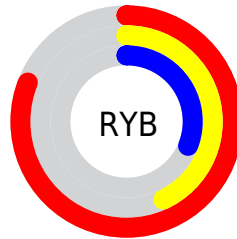

- Red (81%)
- Yellow (43%)
- Blue (31%)