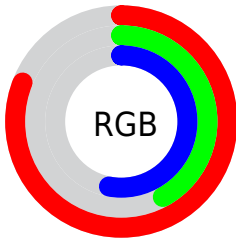

Distribution

- Red (81%)
- Green (42%)
- Blue (53%)