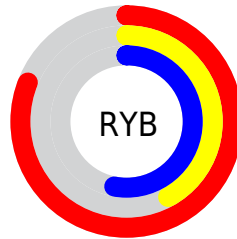

- Red (81%)
- Yellow (42%)
- Blue (53%)