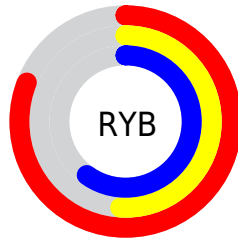

Details

The RGB color **207, 129, 152** is a light color, and the websafe version is hex **CC9999**. A complement of this color would be **129, 207, 184**, and the grayscale version is **155, 155, 155**.

A 20% lighter version of the original color is **255, 183, 206**, and **151, 78, 101** is the 20% darker color. If you saturate the color by 10%, you get **207, 108, 137**, and if you desaturate by 10%, it is **207, 150, 167**.

Distribution

Red (81%)

Green (51%)

Blue (60%)

Red (81%)

Yellow (51%)

Blue (60%)

Cyan (0%)