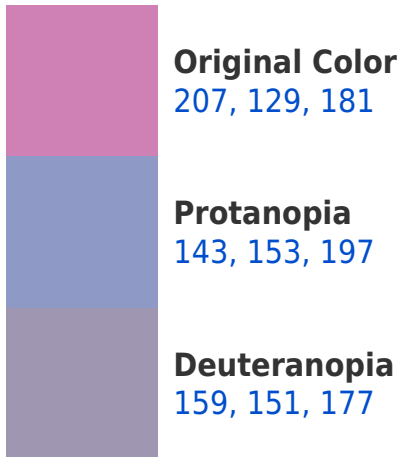

A 20% lighter version of the original color is **255, 183, 237**, and **151, 78, 128** is the 20% darker color. If you saturate the color by 10%, you get **207, 108, 174**, and if you desaturate by 10%, it is **207, 150, 188**.

129, 207, 194

105, 94, 101

168, 0, 112

41, 0, 27

Previews

White Background

This preview shows how the RGB color 207, 129, 181 looks on a white background.

Color Contrast Check

RGB 207, 129, 181 Background

This preview shows how black text looks on a background with the RGB color 207, 129, 181.

This preview shows how white text looks on a background with the RGB color 207, 129, 181.

Dichromacy

Tritanopia
203, 136, 146

Trichromacy

Original Color

207, 129, 181

Protanomaly

166, 144, 191

Deuteranomaly