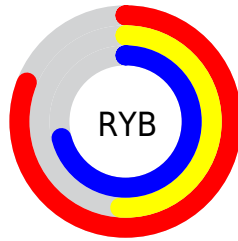

- Red (81%)
- Yellow (51%)
- Blue (71%)