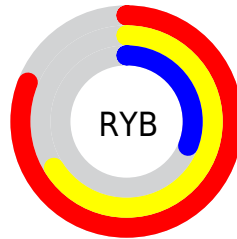

Details

The RGB color **207, 131, 78** is a dark color, and the websafe version is hex **CC9966**. The color can be described as middle muted orange. A complement of this color would be **78, 154, 207**, and the grayscale version is **148, 148, 148**.

A 20% lighter version of the original color is **255, 184, 128**, and **148, 81, 30** is the 20% darker color. If you saturate the color by 10%, you get **207, 119, 57**, and if you desaturate by 10%, it is **207, 143, 99**.

Distribution

Red (81%)

Green (51%)

Blue (31%)

Red (81%)

Yellow (66%)

Blue (31%)

Cyan (0%)