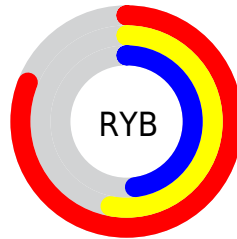

- Red (81%)
- Yellow (53%)
- Blue (48%)