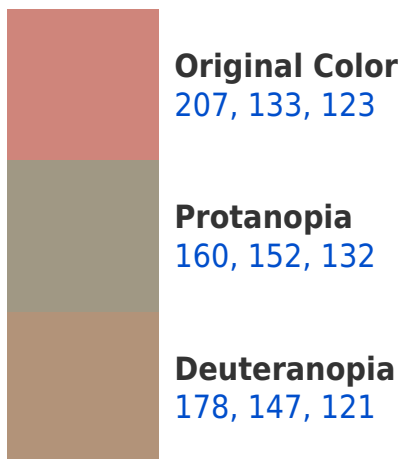

# Black Background

This preview shows how the RGB color 207, 133, 123 looks on a black background.

## RGB 207, 133, 123 Background

This preview shows how black text looks on a background with the RGB color 207, 133, 123.

This preview shows how white text looks on a background with the RGB color 207, 133, 123.

## Dichromacy

**Tritanopia**  
209, 130, 140

# Trichromacy

**Original Color**  
207, 133, 123

**Protanomaly**  
177, 145, 129

**Deuteranomaly**  
189, 142, 122

**Tritanomaly**  
208, 131, 134