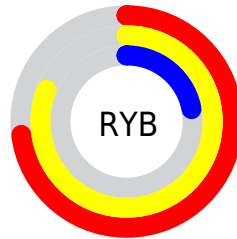

# Details

The RGB color **207, 137, 56** is a dark color, and the websafe version is hex **CC9933**. The color can be described as dark muted orange. A complement of this color would be **56, 126, 207**, and the grayscale version is **149, 149, 149**.

A 20% lighter version of the original color is **255, 190, 107**, and **148, 87, 0** is the 20% darker color. If you saturate the color by 10%, you get **207, 127, 35**, and if you desaturate by 10%, it is **207, 147, 77**.

# Distribution

Red (81%)

Green (54%)

Blue (22%)

Red (73%)

Yellow (81%)

Blue (22%)

Cyan (0%)