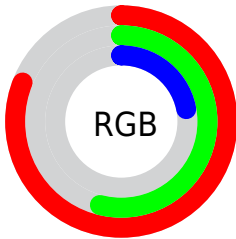

Distribution

Red (81%)

Green (54%)

Blue (22%)