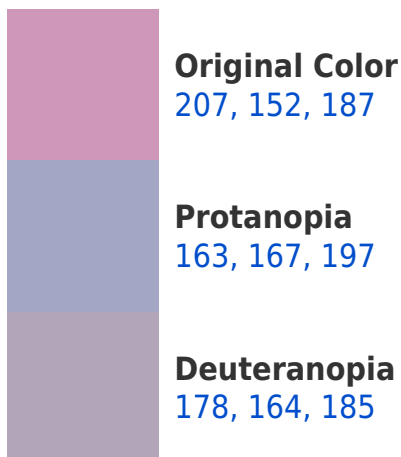

These gradients show how the RGB color 207, 152, 187 changes by changing the brightness by 10 percent. The first figure shows a shift by +10% for each color and the second figure -10%.

Similar to the brightness gradients but the following saturation gradients show a change of the RGB color 207, 152, 187 by changing the saturation by 10% instead.

152, 207, 199

105, 94, 101

168, 0, 107

41, 0, 26

Previews

White Background

This preview shows how the RGB color 207, 152, 187 looks on a white background.

Color Contrast Check

RGB 207, 152, 187 Background

This preview shows how black text looks on a background with the RGB color 207, 152, 187.

This preview shows how white text looks on a background with the RGB color 207, 152, 187.

Dichromacy

Tritanopia
205, 155, 167

Trichromacy

Original Color
207, 152, 187

Protanomaly
179, 162, 193

Deuteranomaly
189, 160, 186

Tritanomaly
206, 154, 174

Monochromacy