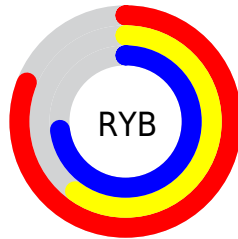

Details

The RGB color `207, 152, 187` is a light color, and the websafe version is hex `CC99CC`. A complement of this color would be `152, 207, 172`, and the grayscale version is `172, 172, 172`.

A 20% lighter version of the original color is `255, 207, 243`, and `152, 100, 134` is the 20% darker color. If you saturate the color by 10%, you get `207, 131, 179`, and if you desaturate by 10%, it is `207, 173, 195`.

Distribution

- Red (81%)
- Green (60%)
- Blue (73%)

- Red (81%)
- Yellow (60%)
- Blue (73%)

- Cyan (0%)
- Magenta (27%)
- Yellow (10%)
- Black (19%)

- Cyan (19%)
- Magenta (40%)
- Yellow (27%)

Brightness & Saturation Gradients