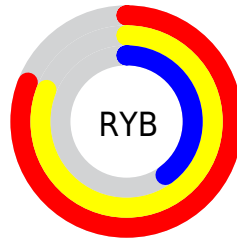

- Red (81%)
- Yellow (81%)
- Blue (40%)