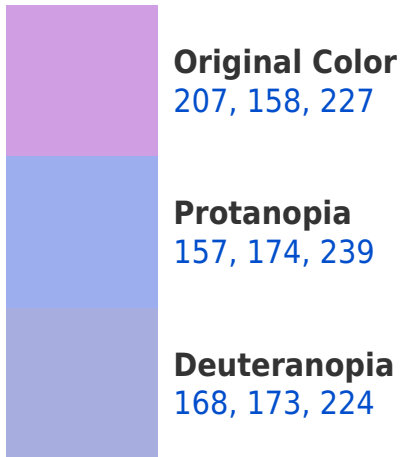

158, 227, 172

115, 103, 107

179, 0, 52

51, 0, 15

Previews

White Background

This preview shows how the RGB color 207, 158, 227 looks on a white background.

Color Contrast Check

RGB 207, 158, 227 Background

This preview shows how black text looks on a background with the RGB color 207, 158, 227.

This preview shows how white text looks on a background with the RGB color 207, 158, 227.

Dichromacy

Tritanopia
200, 167, 180

Trichromacy

Original Color

207, 158, 227

Protanomaly

175, 168, 235

Deuteranomaly

182, 168, 225

Tritanomaly

203, 164, 197

Monochromacy

Original Color

207, 158, 227

Achromatopsia

181, 181, 181