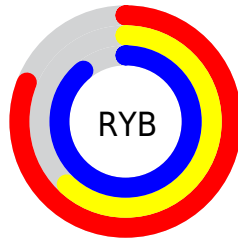

Conversions

Conversions Part 2

Format	Color
R _Y B	207, 158, 227
Decimal	13606627
CIE Lab	71.73, 30.31, -27.91
CIE LCh	72, 41.204, 317.360
Yxy	43.2652, 0.2989, 0.2495
Android (android.graphics.Color)	4291796707 (0xFFCF9EE3)
YUV	180.5170, 22.9161, 23.2256
Hunter-Lab	65.7763, 25.5290, -24.5287

Details

The RGB color `207, 158, 227` is a light color, and the websafe version is hex `CC99CC`. A complement of this color would be `178, 227, 158`, and the grayscale version is `180, 180, 180`.

A 20% lighter version of the original color is `255, 213, 255`, and `152, 106, 171` is the 20% darker color. If you saturate the color by 10%, you get `200, 135, 227`, and if you desaturate by 10%, it is `214, 181, 227`.

Distribution

- Red (81%)
- Green (62%)
- Blue (89%)

- Red (81%)
- Yellow (62%)
- Blue (89%)

- Cyan (9%)
- Magenta (30%)
- Yellow (0%)
- Black (11%)

- Cyan (19%)
- Magenta (38%)
- Yellow (11%)

Brightness & Saturation Gradients