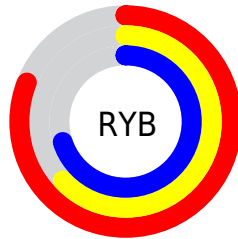

- Red (81%)
- Yellow (63%)
- Blue (70%)