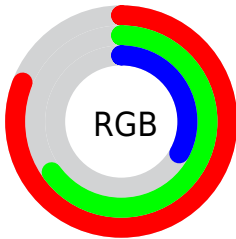

Distribution

Red (81%)

Green (65%)

Blue (33%)