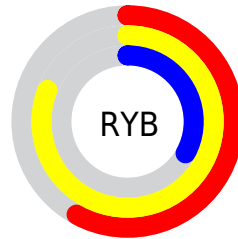

# Details

The RGB color **207, 165, 83** is a light color, and the websafe version is hex **CC9933**. The color can be described as light muted orange. A complement of this color would be **83, 125, 207**, and the grayscale version is **169, 169, 169**.

A 20% lighter version of the original color is **255, 220, 135**, and **149, 113, 32** is the 20% darker color. If you saturate the color by 10%, you get **207, 158, 62**, and if you desaturate by 10%, it is **207, 172, 104**.

# Distribution

Red (81%)

Green (65%)

Blue (33%)

Red (58%)

Yellow (81%)

Blue (33%)

Cyan (0%)