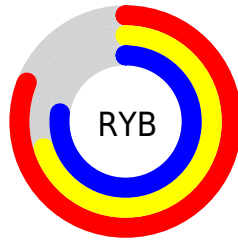

- Red (81%)
- Yellow (70%)
- Blue (77%)