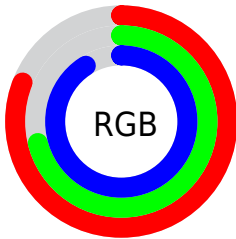

Distribution

- Red (81%)
- Green (71%)
- Blue (91%)