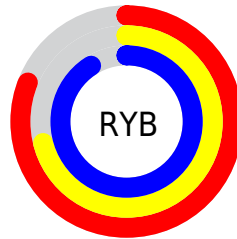

- Red (81%)
- Yellow (71%)
- Blue (91%)