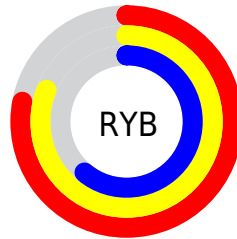

- Red (78%)
- Yellow (81%)
- Blue (61%)