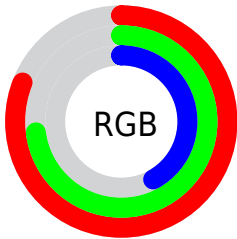

Distribution

Red (81%)

Green (73%)

Blue (42%)