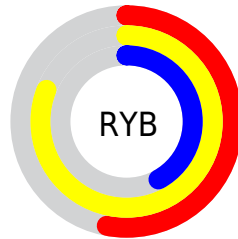

# Details

The RGB color **207, 186, 107** is a light color, and the websafe version is hex **CCCC66**. A complement of this color would be **107, 128, 207**, and the grayscale version is **184, 184, 184**.

A 20% lighter version of the original color is **255, 242, 160**, and **151, 133, 57** is the 20% darker color. If you saturate the color by 10%, you get **207, 182, 86**, and if you desaturate by 10%, it is **207, 190, 128**.

# Distribution

Red (81%)

Green (73%)

Blue (42%)

Red (53%)

Yellow (81%)

Blue (42%)

Cyan (0%)