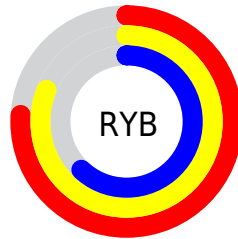

- Red (76%)
- Yellow (81%)
- Blue (62%)