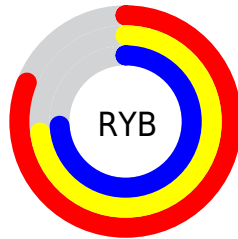

- Red (81%)
- Yellow (73%)
- Blue (74%)